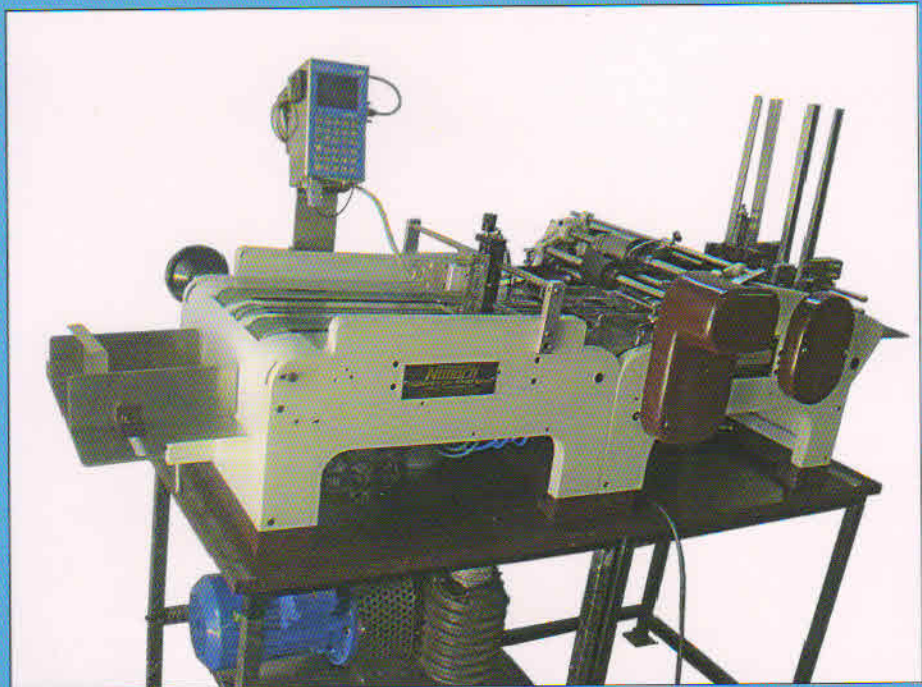

Nimach

Nimach High Speed Carton Printer
Now with 2D BARCODE Printer

You can **JOIN** your **(EXISTING)** Nimach Carton printer (AU-2) with vacuum Belt for 2D Printer

Track & Trace Solution for secondary packaging
As per DGFT/MHRA notification & GS 1 guide

Offline Bar coding for Cartons as well as offline contact Stereo Printing Possible
Solution by **35 years experience** in Pharmaceutical Coding machines **Nimach**

Manufactured By:

NIMACH ENGINEERING COMPANY